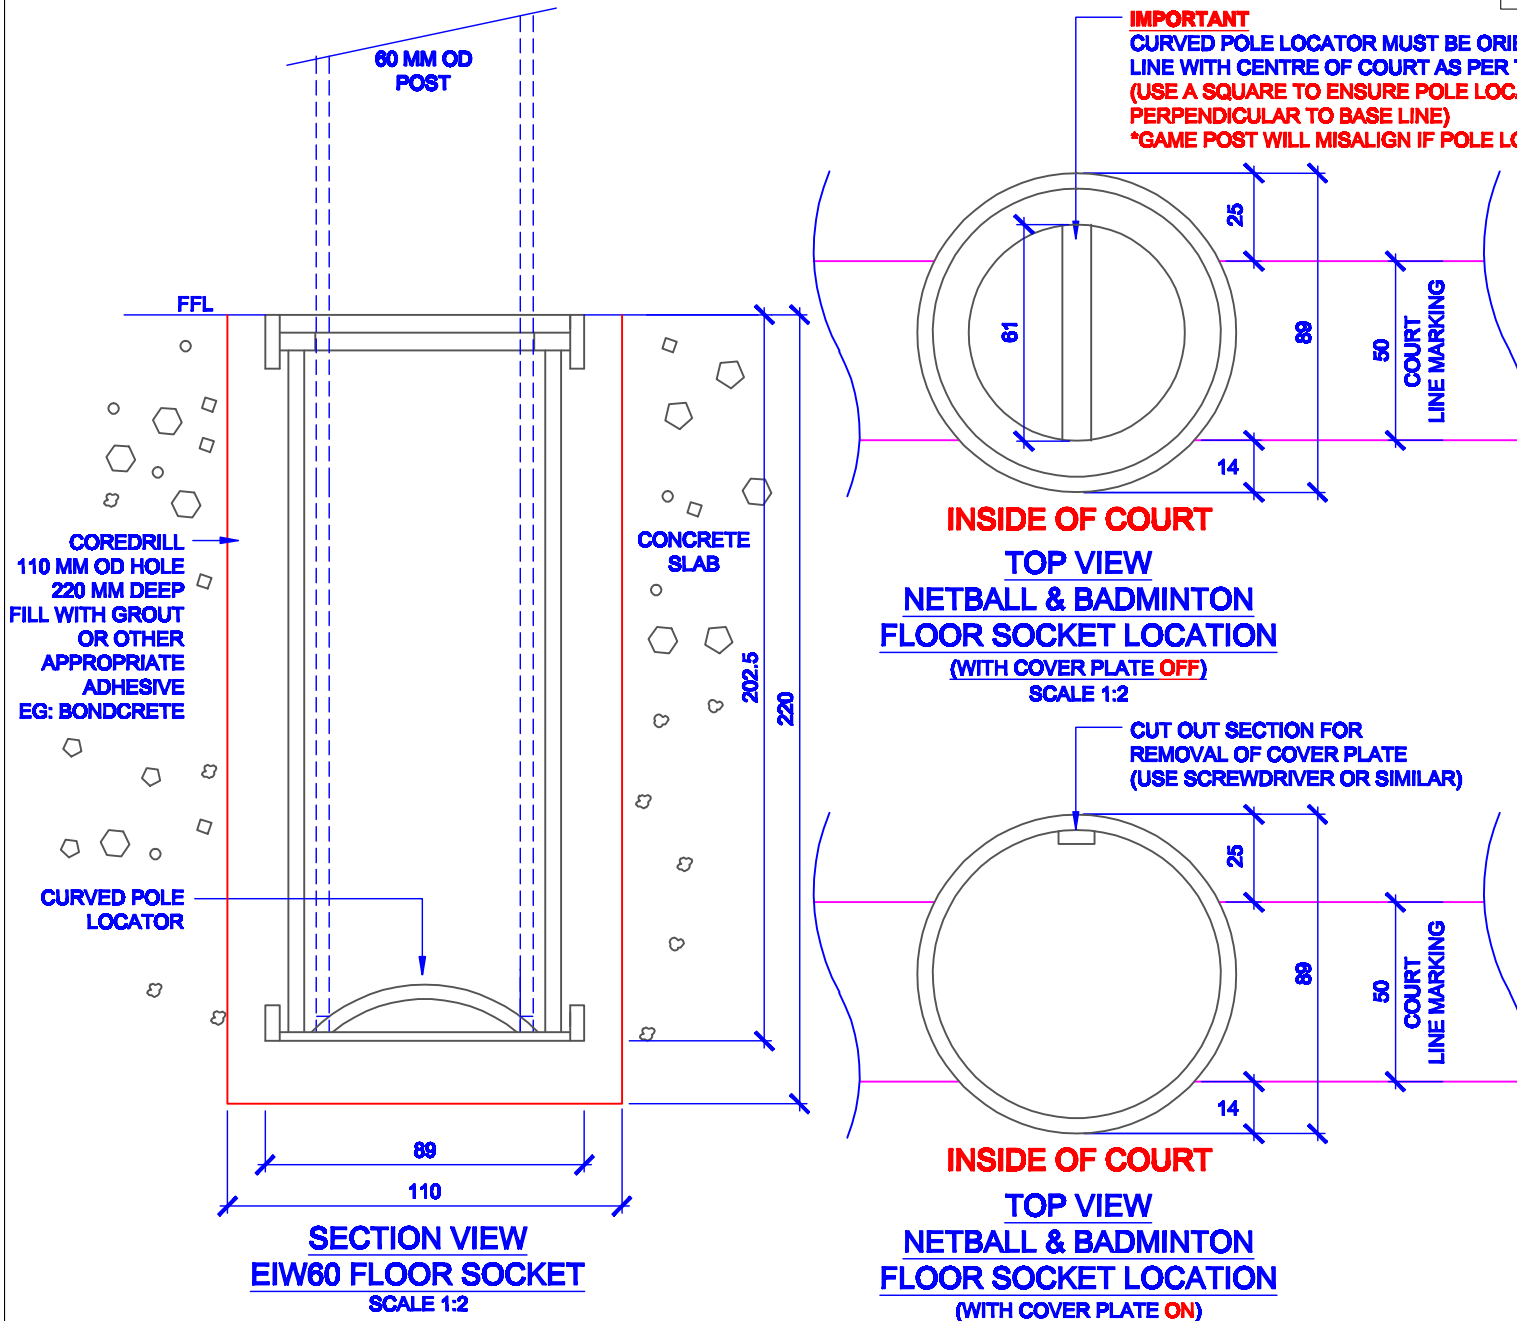

INSTALLATION INSTRUCTIONS

TITLE: EIW60 INDOOR FLOOR SOCKET FOR CONCRETE FLOORING	
DRAWING NUMBER: EIW60 - INSTALLATION	
WEIGHT: -	CUBIC MEASURE: REV K / 161210

Oz Ring Pty Ltd
Trading as:
Play Hard Sports Equipment
ABN 79 066 094 559
24 Ern Harley Drive
Burleigh Heads Qld 4220
Phone: (07) 5593 4494
Fax: (07) 5593 4338
Website: www.playhardsports.com.au
Email: email@playhardsports.com.au