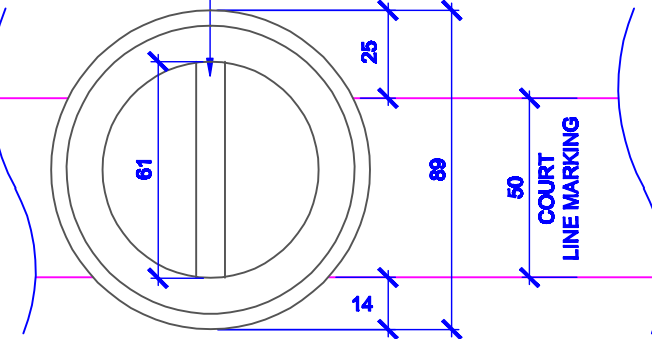

INSTALLATION INSTRUCTIONS

IMPORTANT
 CURVED POLE LOCATOR MUST BE ORIENTATED DIRECTLY IN
 LINE WITH CENTRE OF COURT AS PER THIS DRAWING
 (USE A SQUARE TO ENSURE POLE LOCATOR IS
 PERPENDICULAR TO BASE LINE)
 *GAME POST WILL MISALIGN IF POLE LOCATOR NOT SQUARE

NOTE:
 TENNIS SOCKETS - SET AT 12.8 M CENTRES
 VOLLEYBALL SOCKETS - SET AT 10 M CENTRES
 (BASED ON STANDARD FULL SIZE COURT)

TITLE: EIW60 INDOOR FLOOR SOCKET FOR SPORTS FLOORING	
DRAWING NUMBER: EIW60 - INSTALLATION	
WEIGHT: -	CUBIC MEASURE: REV K / 161210