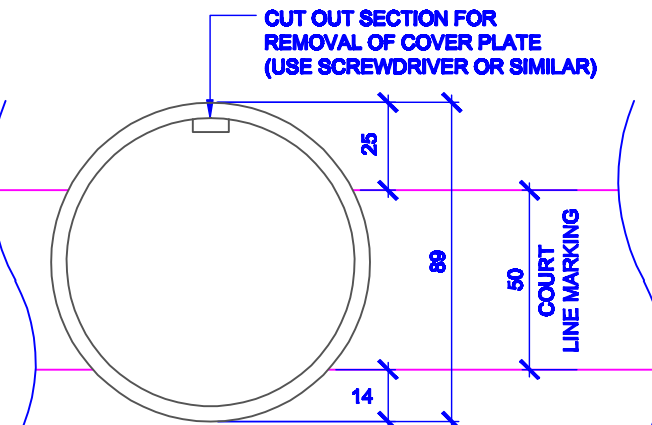

INSTALLATION INSTRUCTIONS

IMPORTANT
 CURVED POLE LOCATOR MUST BE ORIENTATED DIRECTLY IN
 LINE WITH CENTRE OF COURT AS PER THIS DRAWING
 (USE A SQUARE TO ENSURE POLE LOCATOR IS
 PERPENDICULAR TO BASE LINE)
 *GAME POST WILL MISALIGN IF POLE LOCATOR NOT SQUARE

NOTE:
 TENNIS SOCKETS - SET AT 12.8 M CENTRES
 VOLLEYBALL SOCKETS - SET AT 10 M CENTRES
 (BASED ON STANDARD FULL SIZE COURT)

TITLE: EIW60 INDOOR FLOOR SOCKET FOR SPORTS FLOORING	
DRAWING NUMBER: EIW60 - INSTALLATION	
WEIGHT: -	CUBIC MEASURE: REV K / 161210