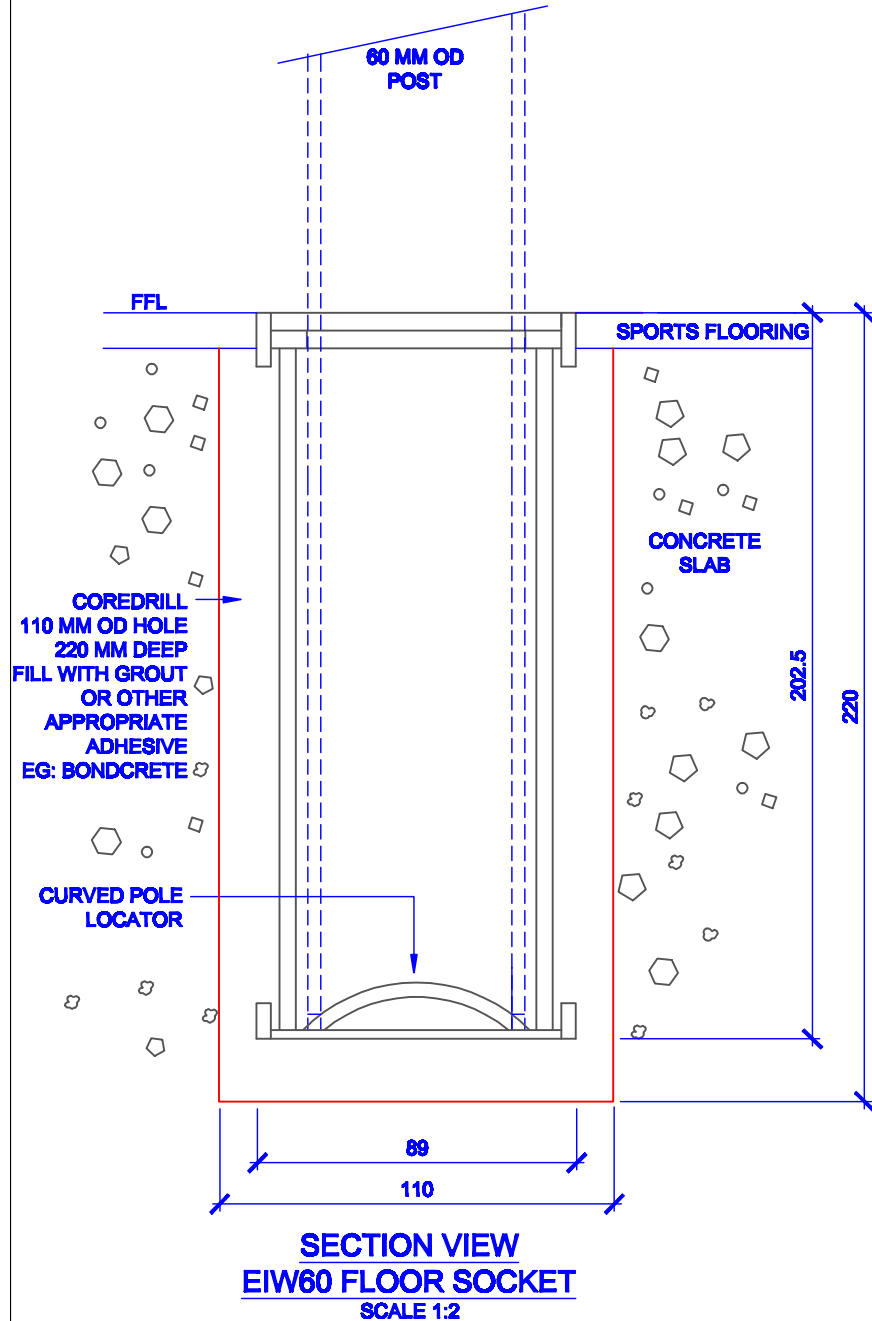

INSTALLATION INSTRUCTIONS

IMPORTANT
 CURVED POLE LOCATOR MUST BE ORIENTATED DIRECTLY IN
 LINE WITH CENTRE OF COURT AS PER THIS DRAWING
 (USE A SQUARE TO ENSURE POLE LOCATOR IS
 PERPENDICULAR TO BASE LINE)
 *GAME POST WILL MISALIGN IF POLE LOCATOR NOT SQUARE

NOTE:
 TENNIS SOCKETS - SET AT 12.8 M CENTRES
 VOLLEYBALL SOCKETS - SET AT 10 M CENTRES
 (BASED ON STANDARD FULL SIZE COURT)

TITLE: EIW60 INDOOR FLOOR SOCKET FOR SPORTS FLOORING	
DRAWING NUMBER: EIW60 - INSTALLATION	
WEIGHT: -	CUBIC MEASURE: REV K / 161210