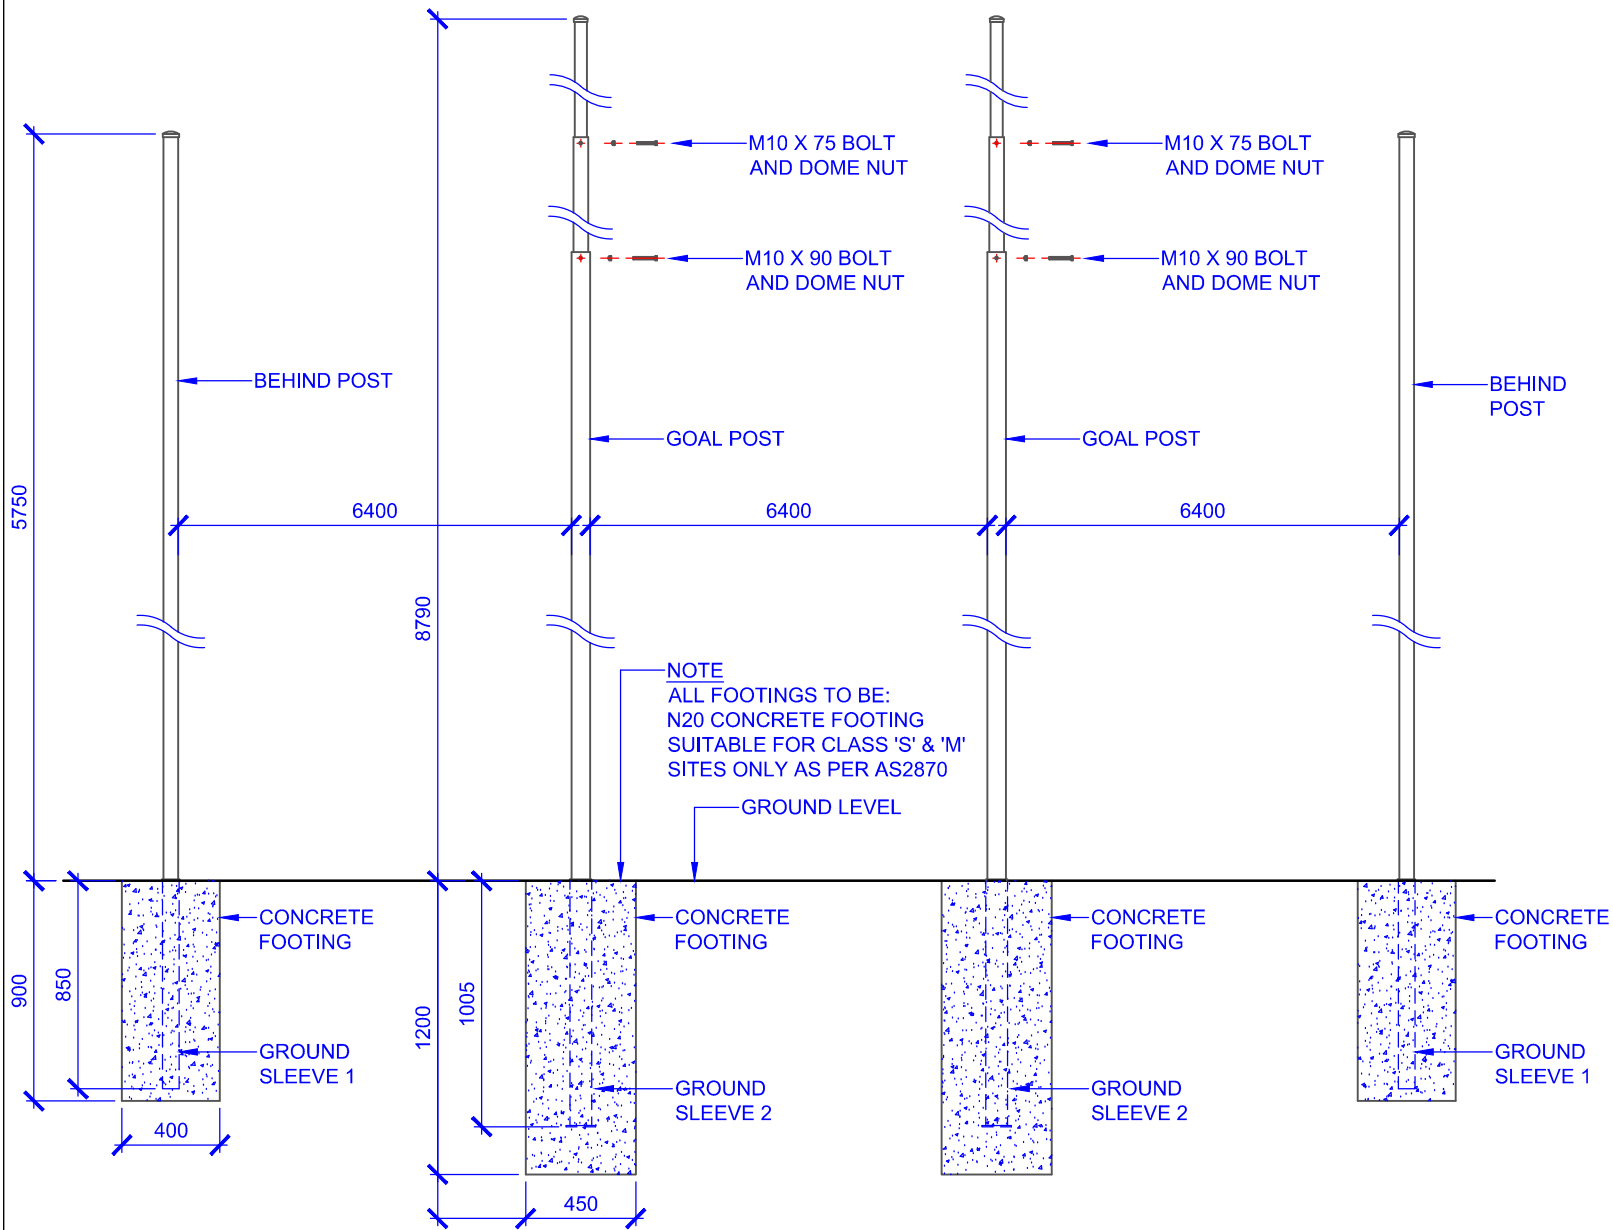

ASSEMBLY INSTRUCTIONS

FRONT VIEW
AR96t - BEHIND POST
 SCALE 1:30

COMPONENTS

QTY	ITEM
2	BEHIND POST
2	GROUND SLEEVE 1 AND CAP
2	GOAL POST
2	GROUND SLEEVE 2 AND CAP
2	M10 X 75 BOLT AND DOME NUT
2	M10 X 90 BOLT AND DOME NUT
-	-
-	-
-	-
-	-
-	-
-	-
-	-
-	-

TITLE: AF96t TELESCOPIC AFL GOAL POSTS	
DRAWING NUMBER: AR96t ASSEMBLY	
WEIGHT:	CUBIC MEASURE

Oz Ring Pty Ltd
 Trading as:
Play Hard Sports Equipment
 ABN 79 066 094 559
 24 Ern Harley Drive
 Burleigh Heads Qld 4220
 Phone: (07) 5593 4494
 Fax: (07) 5593 4338
 Website: www.playhardsports.com.au
 Email: email@playhardsports.com.au