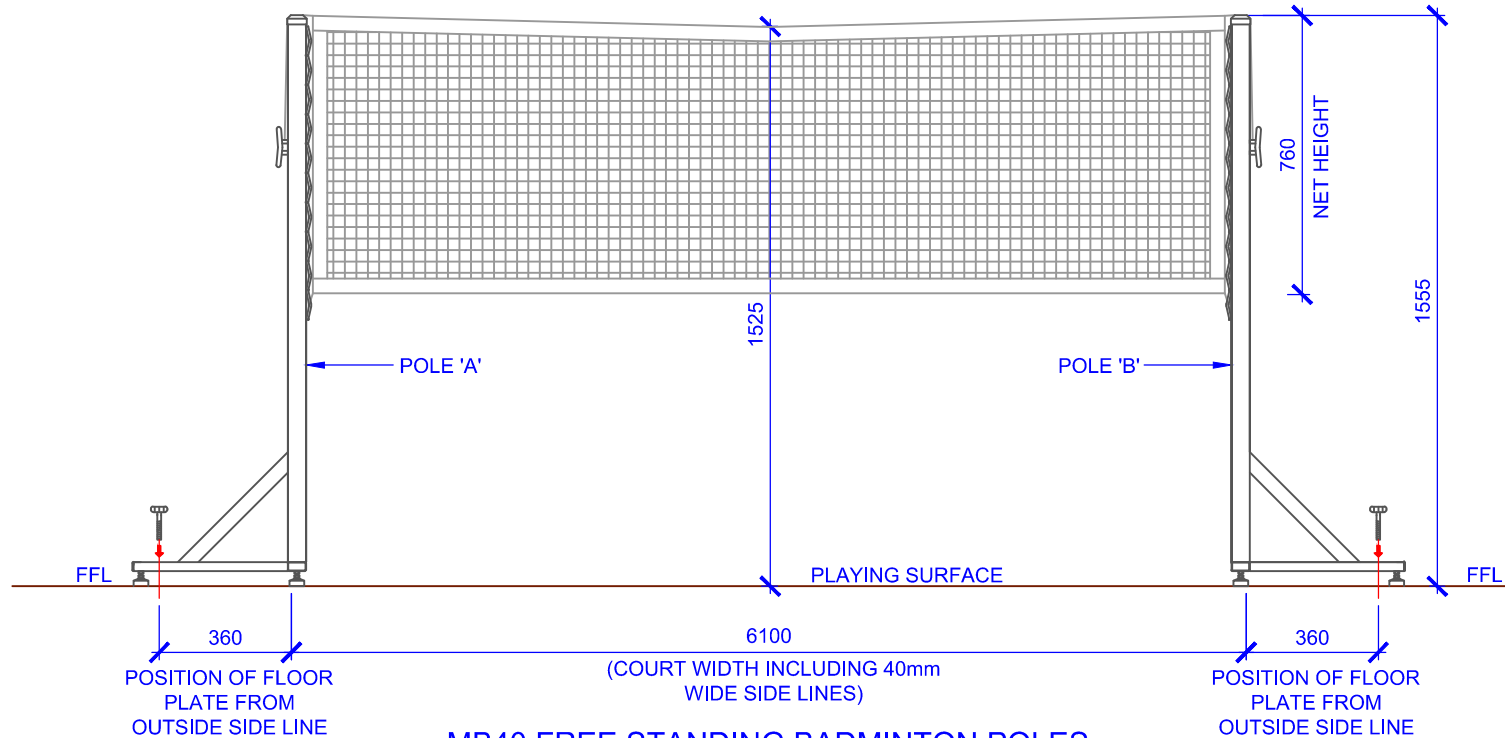

ASSEMBLY INSTRUCTIONS

MB40 FREE STANDING BADMINTON POLES