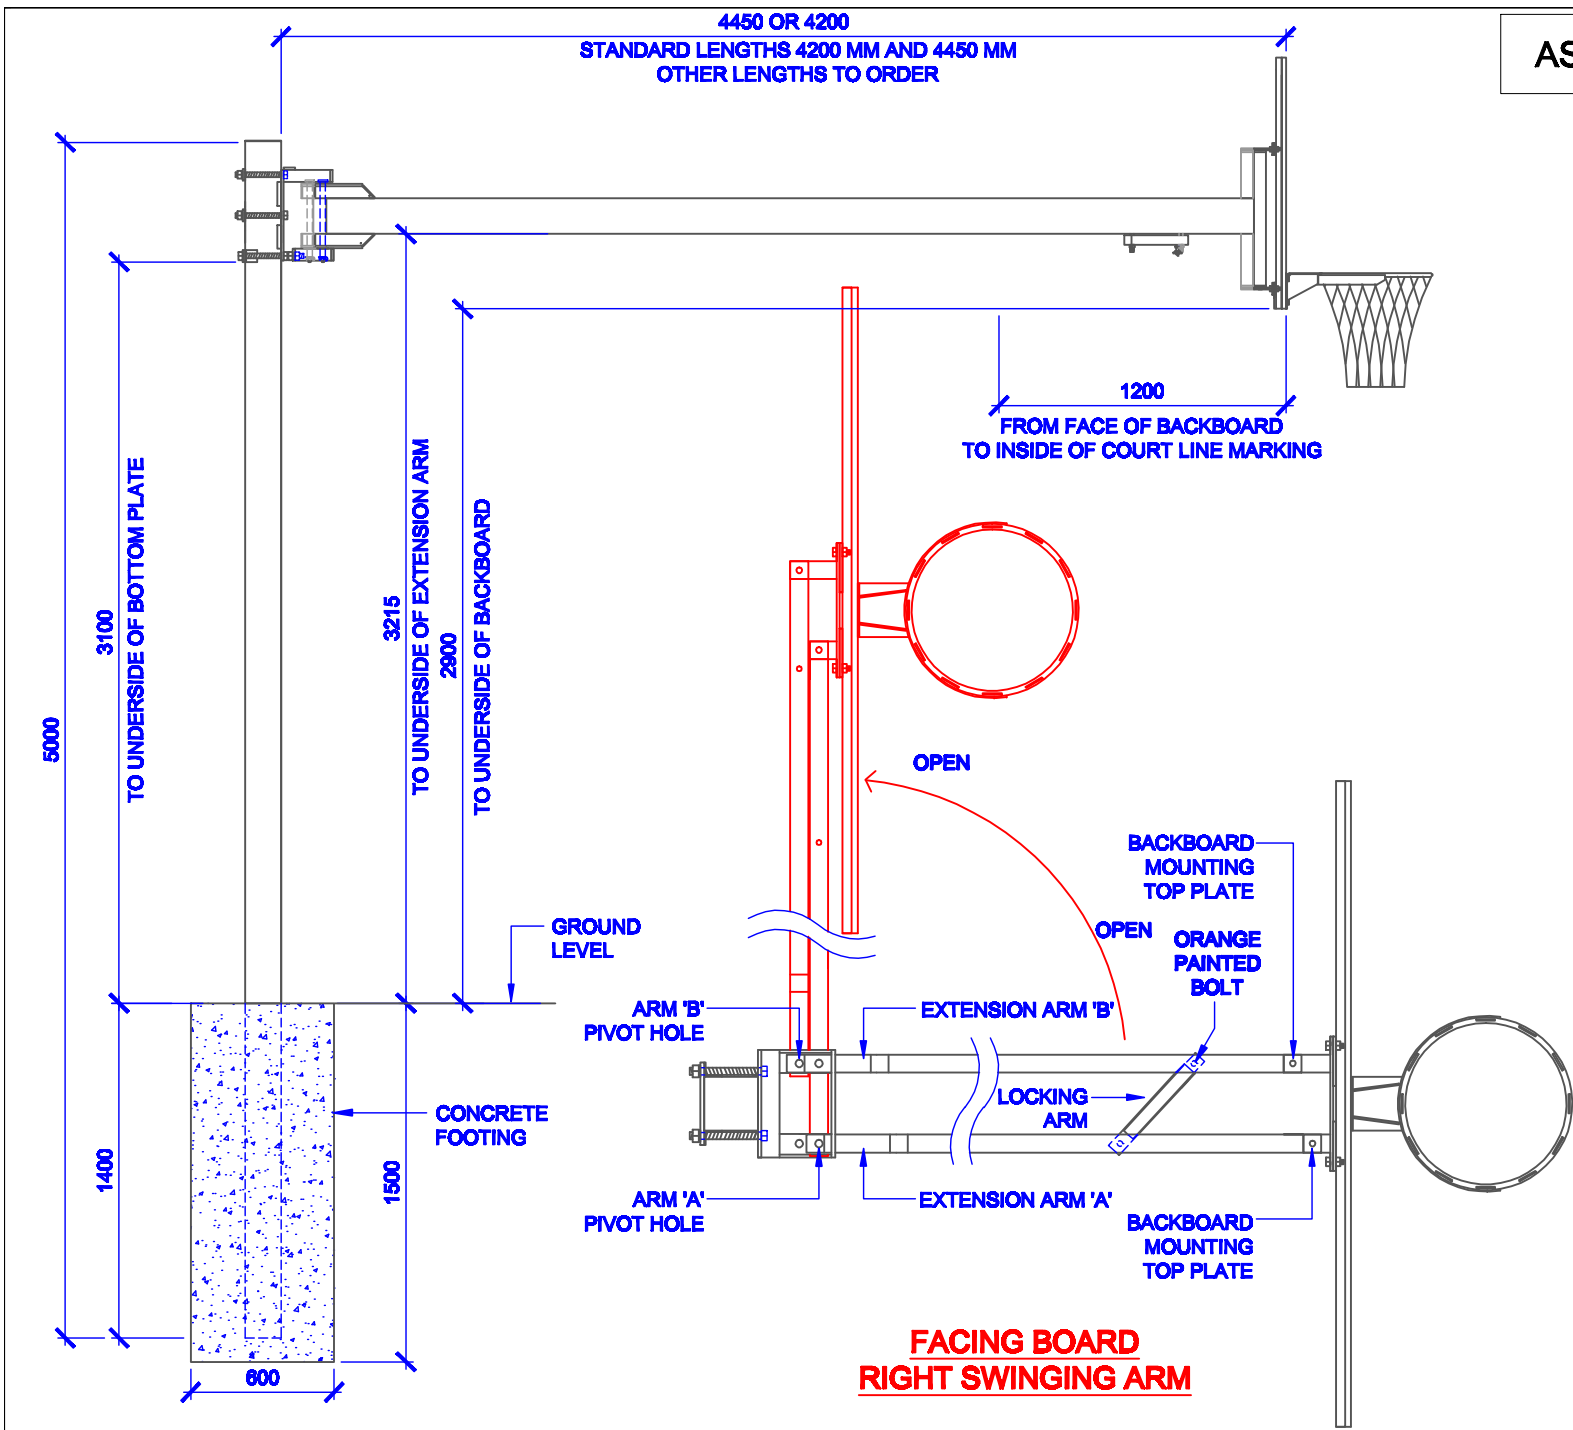

ASSEMBLY INSTRUCTIONS

TITLE: RAPTOR BASKETBALL TOWER	
DRAWING NUMBER: RAPTOR ASSEMBLY 2 OF 3	
WEIGHT: -	REV M / 150510

Oz Ring Pty Ltd
Trading as:
Play Hard Sports Equipment
ABN 79 066 094 559
24 Ern Harley Drive
Burleigh Heads Qld 4220
Phone: (07) 5593 4494
Fax: (07) 5593 4338
Website: www.playhardsports.com.au
Email: email@playhardsports.com.au